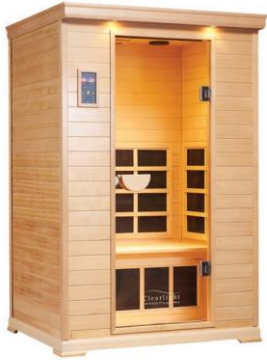

All prices SEK / VAT incl.

20+ Years of experience ❤️ Lifelong warranty

ESSENTIAL (Nordic Spruce)

MODEL	PRICE	WIDTH x DEPTH x HEIGHT (cm)
Essential—1 person	SEK 31500	100 x 112 x 195
Essential—2 person <i>(pictured)</i>	SEK 35500	127 x 112 x 195
Essential—3 person	SEK 37500	155 x 112 x 195
Essential Corner—3-4 person	SEK 42990	back 155 x front 127 x side 72 x 195 Floor plan view

FEATURES

- Integrated sound system to connect via AUX or Bluetooth
- 51 cm deep flat bench
- Inside and outside halogen accent lighting
- Grade A - Canadian Nordic Spruce cabin
- True Wave carbon/ceramic low-EMF/ELF far infrared heaters

FEATURES

- Integrated sound system to connect via AUX or Bluetooth
- 56cm deep reversible ergonomic/flat bench
- Built in ergonomic backrest
- Beautiful wooden light shade
- Exterior LED accent lights
- Grade A Eco-certified Cedar Wood Cabin